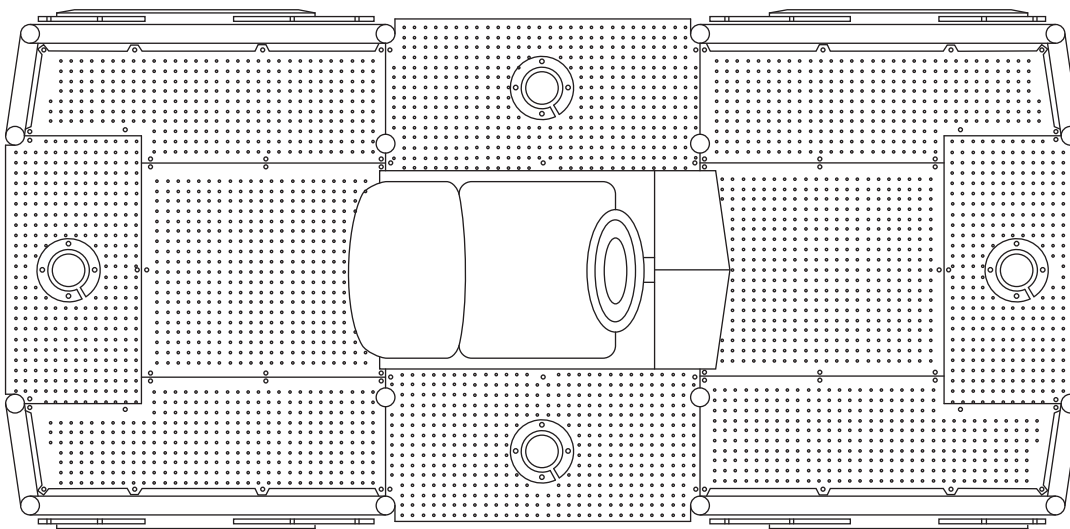

EXO CAMERA CART

Removable Camera Mount Plates