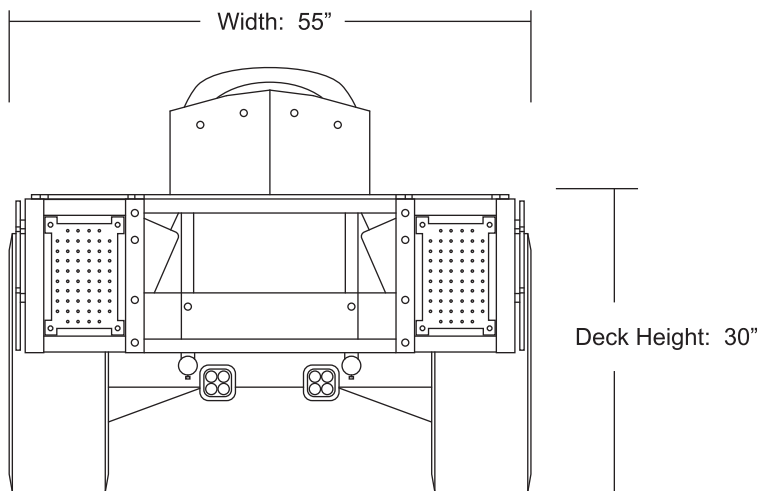

EXO CAMERA CART

Removable Camera Mount Plates