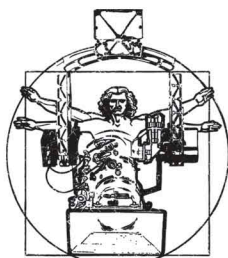

ALPHA Stabilized Remote Head Specifications:

**ALPHA
STABILIZED**

GFG, Inc.
 7625 Havenhurst Avenue, Suite 50
 Van Nuys, California 91406
 (818)376-6680
 alphastabilized.com

**ALPHA
STABILIZED**