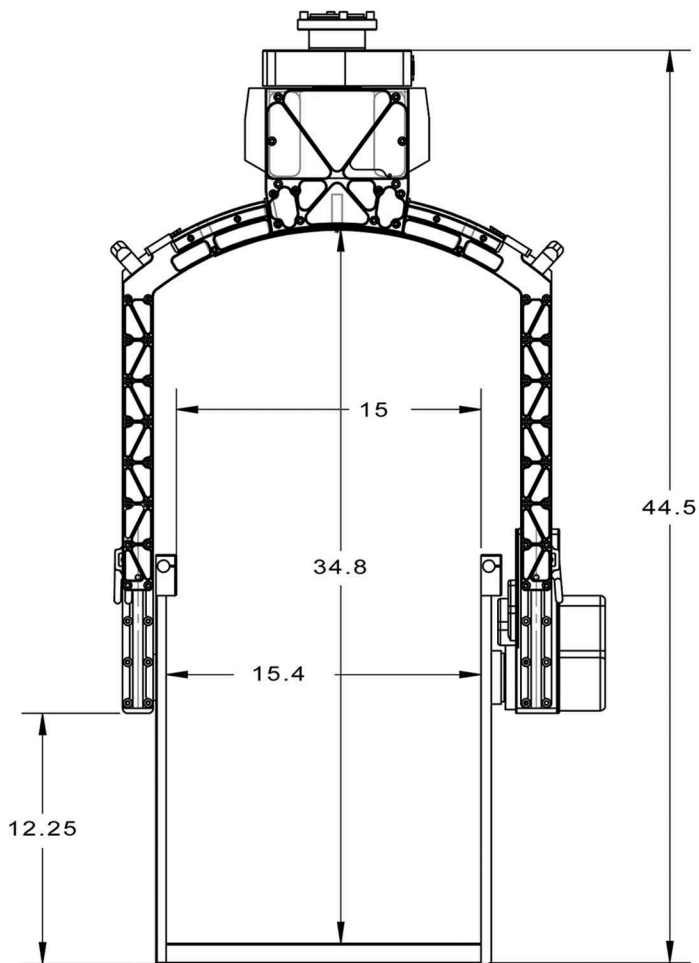

ALPHA Stabilized Remote Head Specifications:

**ALPHA
STABILIZED**

GFG, Inc.
 7625 Havenhurst Avenue, Suite 50
 Van Nuys, California 91406
 (818)376-6680
 alphastabilized.com

**ALPHA
STABILIZED**