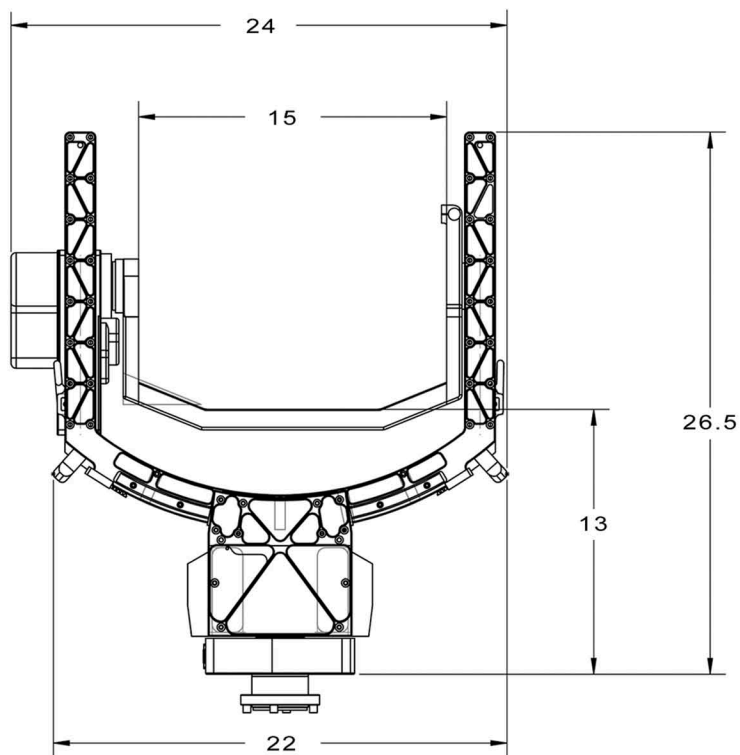

ALPHA Stabilized Remote Head Specifications:

**ALPHA
STABILIZED**

GFG, Inc.
 7625 Havenhurst Avenue, Suite 50
 Van Nuys, California 91406
 (818)376-6680
 alphastabilized.com

**ALPHA
STABILIZED**