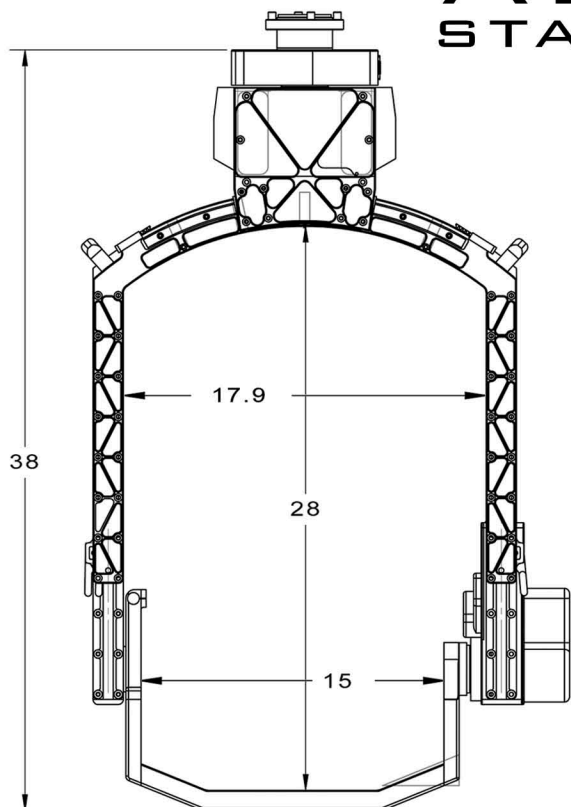

ALPHA Stabilized Remote Head Specifications:

**ALPHA
STABILIZED**

GFG, Inc.
 7625 Havenhurst Avenue, Suite 50
 Van Nuys, California 91406
 (818)376-6680
 alphastabilized.com

**ALPHA
STABILIZED**