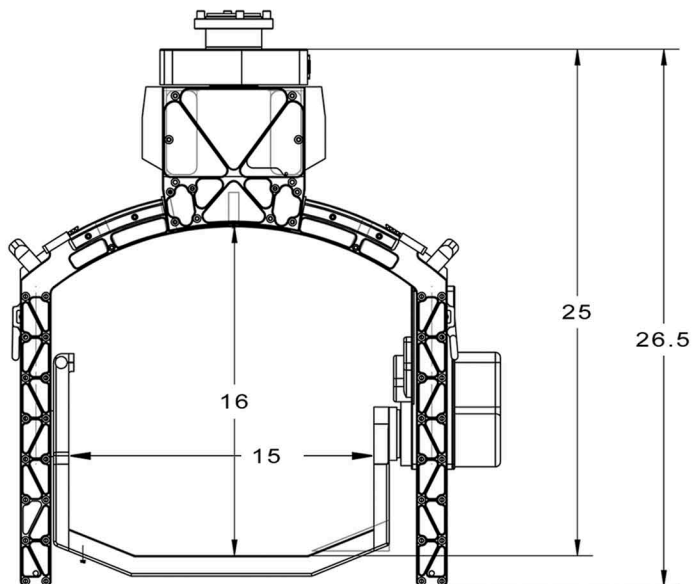

ALPHA Stabilized Remote Head Specifications:

**ALPHA
STABILIZED**

GFG, Inc.
 7625 Havenhurst Avenue, Suite 50
 Van Nuys, California 91406
 (818)376-6680
 alphastabilized.com

**ALPHA
STABILIZED**