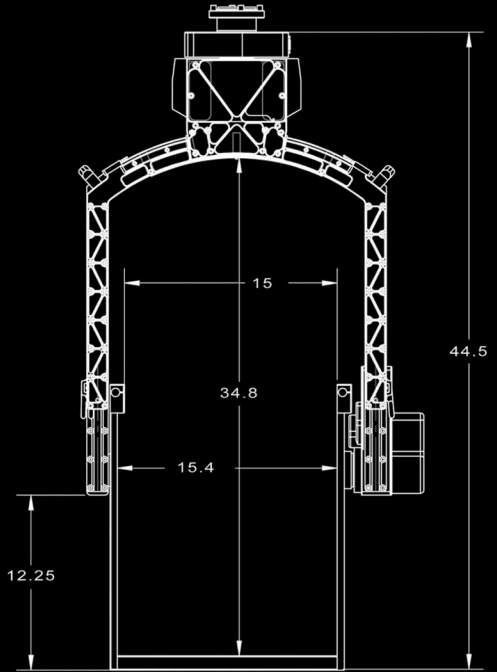

alphastabilized.com