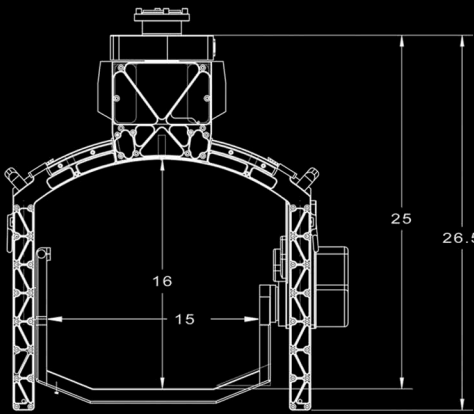

alphastabilized.com