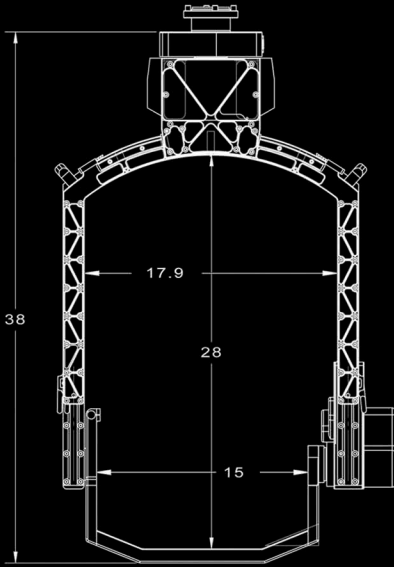

alphastabilized.com