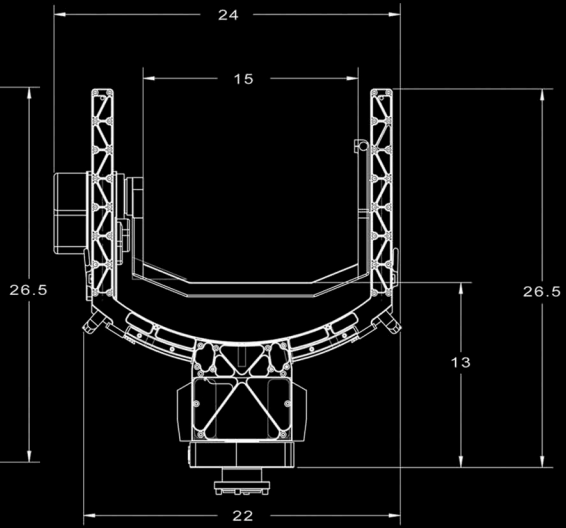

alphastabilized.com