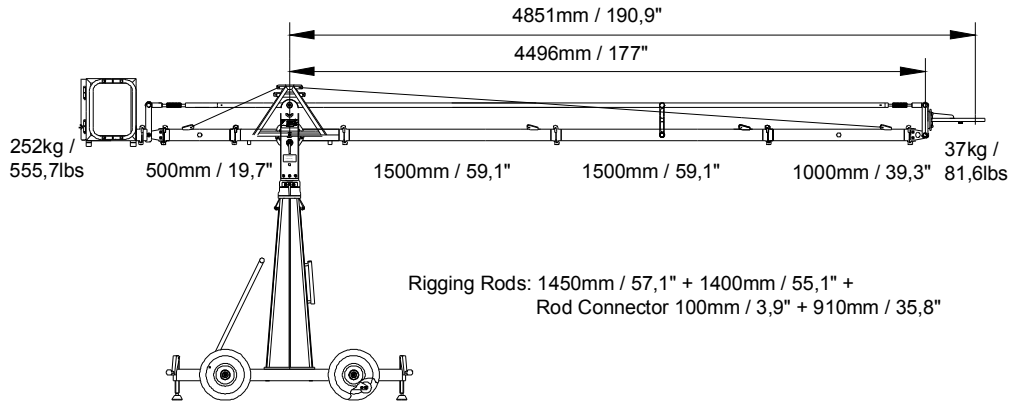

GF-Multi Jib TechSpecs

Version 1-300

Version 2-300

Version 3-300

Version 4-300

Version 1-500

Version 2-500

Version 3-500

Version 4-500

Version 5-500

Version 1-1000

Version 2-1000

The width of the rigging harness is 55cm / 22 inches