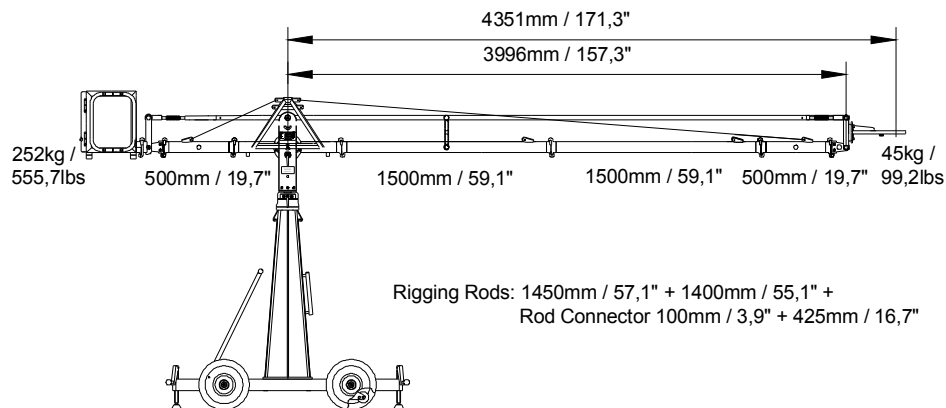

Version 4-500

Version 5-500

Version 1-1000

Version 2-1000

The width of the rigging harness is 55cm / 22 inches