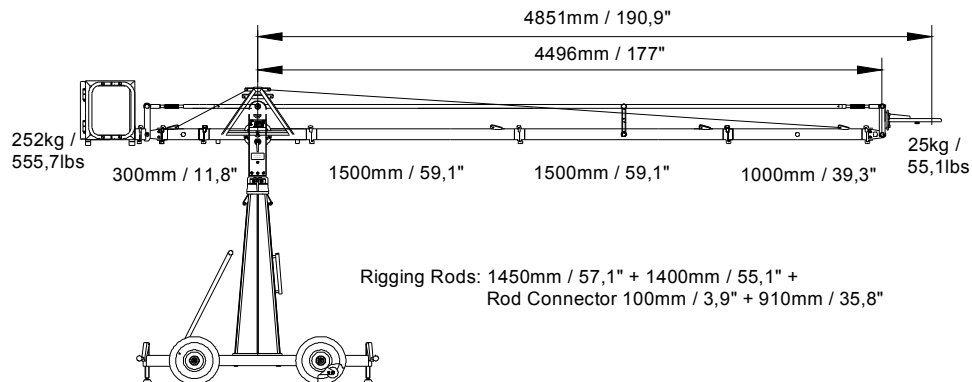

GF-Multi Jib TechSpecs

Version 1-300

Version 2-300

Version 3-300

Version 4-300

Version 1-500

Version 2-500

Version 3-500

Version 4-500

Version 5-500

Version 1-1000

Version 2-1000

The width of the rigging harness is 55cm / 22 inches