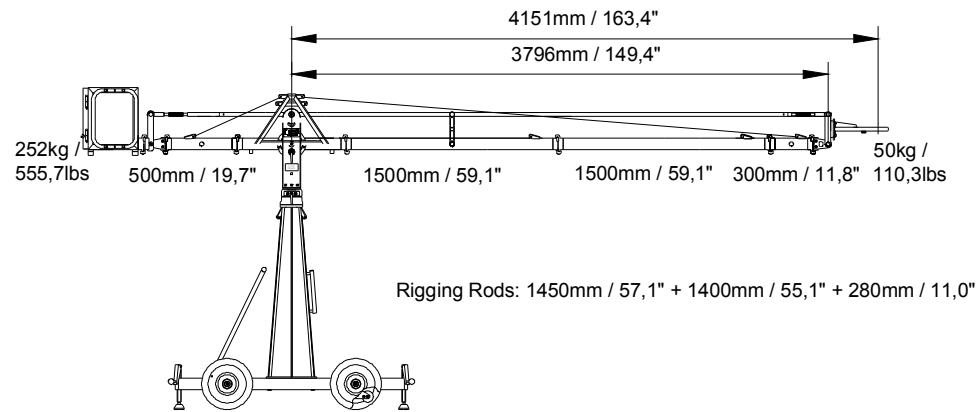

Version 4-500

Version 5-500

Version 1-1000

Version 2-1000

The width of the rigging harness is 55cm / 22 inches