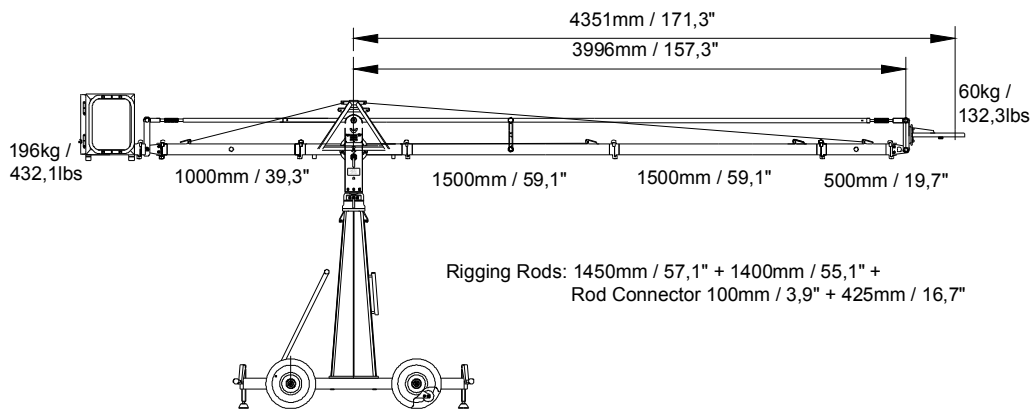

Version 4-500

Version 5-500

Version 1-1000

Version 2-1000

The width of the rigging harness is 55cm / 22 inches