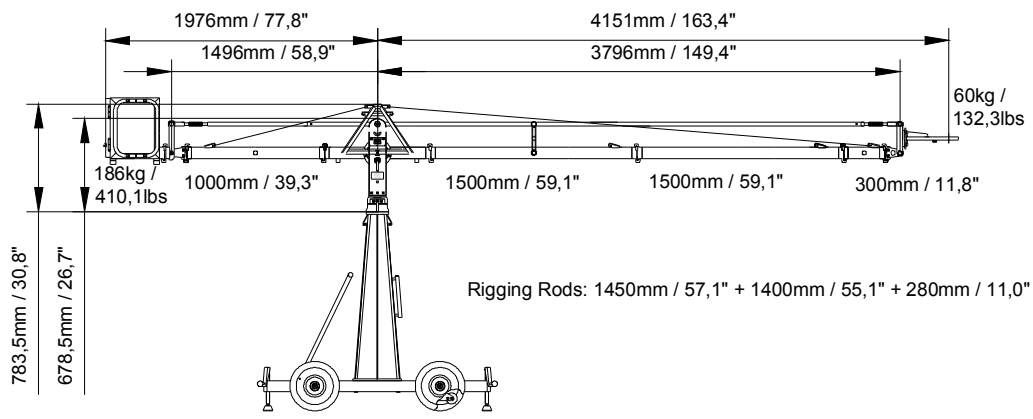

GF-Multi Jib TechSpecs

Version 1-300

Version 2-300

Version 3-300

Version 4-300

Version 1-500

Version 2-500

Version 3-500

Version 4-500

Version 5-500

Version 1-1000

Version 2-1000

The width of the rigging harness is 55cm / 22 inches