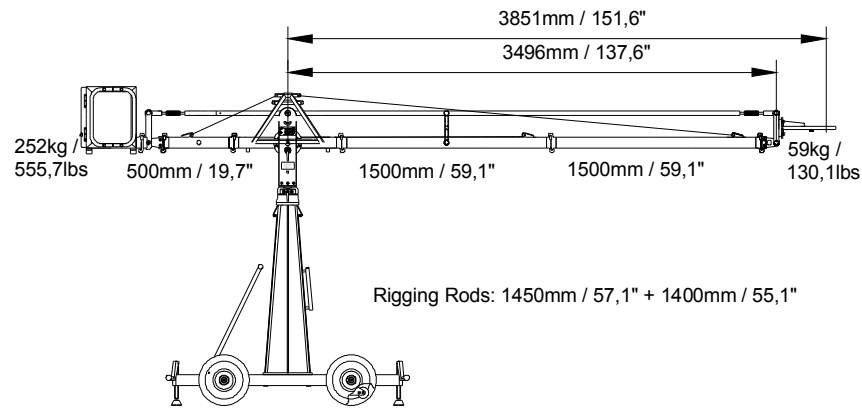

Version 2-500