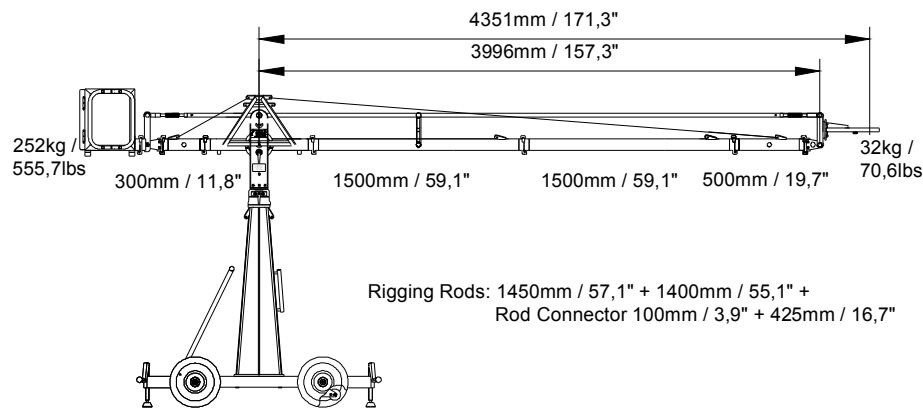

Version 3-300