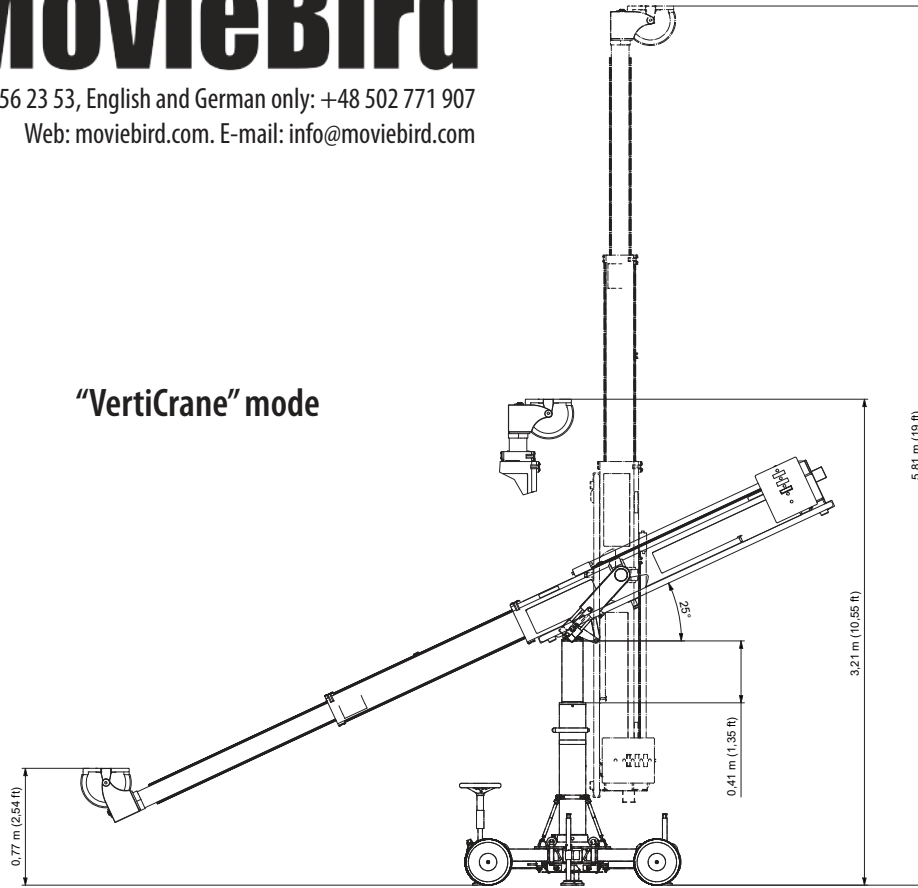

Phone: +48 77 456 23 53, English and German only: +48 502 771 907

Web: moviebird.com. E-mail: info@moviebird.com

"VertiCrane" mode

Standard mode

Transport only:

Moviebird 12 "VertiCrane" Technical Specifications*

Max. nose load	60 kg	132 lbs
Max. extension speed	1.4 m/s	4,6 ft/s
Max. reach	3,66 m	12 ft
Telescopic range	2,6 m	8,5 ft
Min. overall length	2,45 m	8 ft
Min. arm weight	90 kg	200 lbs
Fully loaded arm weight	400 kg	880 lbs