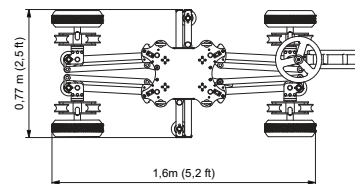

Transport only:

Moviebird 12 "VertiCrane" Technical Specifications*

Max. nose load	60 kg	132 lbs
Max. extension speed	1.4 m/s	4,6 ft/s
Max. reach	3,66 m	12 ft
Telescopic range	2,6 m	8,5 ft
Min. overall length	2,45 m	8 ft
Min. arm weight	90 kg	200 lbs
Fully loaded arm weight	400 kg	880 lbs

* Specifications may change at any time